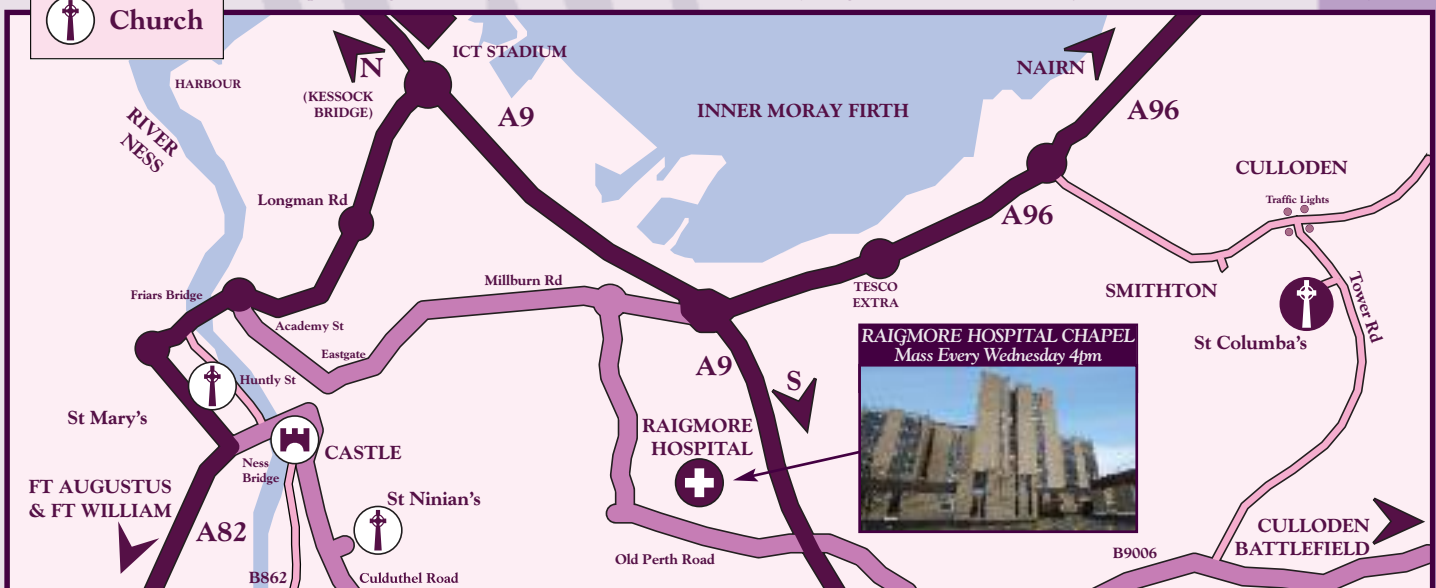

### Mass Times:

Alternate Sunday 12.30pm  
Wednesday 10am

CONTACT 01463 232136 FOR MASS DETAILS – for more information visit [www.saintninians.org.uk](http://www.saintninians.org.uk)

Map showing location of St Columba's in Culloden (on the far right) in relation to St Mary's & St Ninian's in Inverness (left)